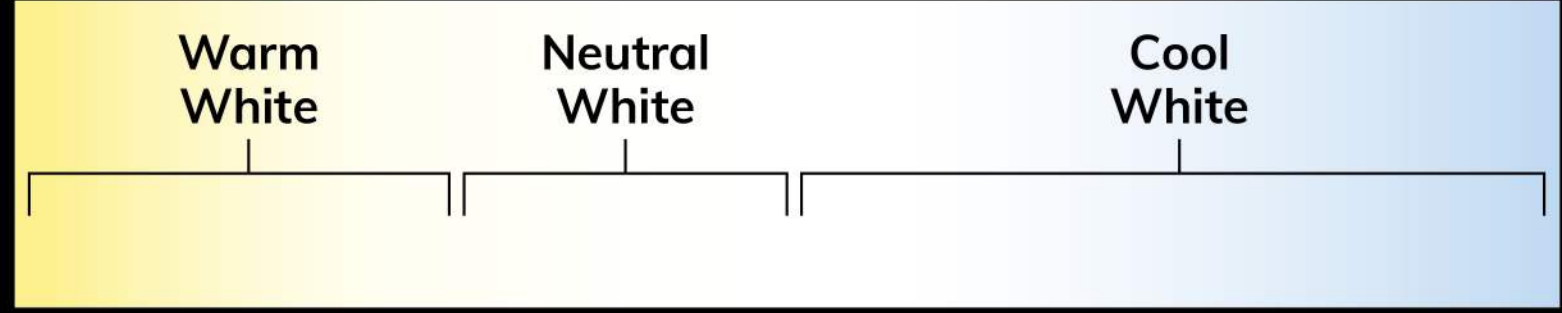

GOQLED Kelvin Color Temperature Chart

Applications

Meets city ordinances/codes
Brightest in lower Kelvin temperatures

Best for vinyl faces
Most popular

Brightest and whitest and longest lifespan
Outshines competition

GOQ LED Example

Kelvin Color Temperature Scale For GOQ LEDs

3,000K 4,000K 5,000K 6,000K 7,000K 8,000K 9,000K 10,000K