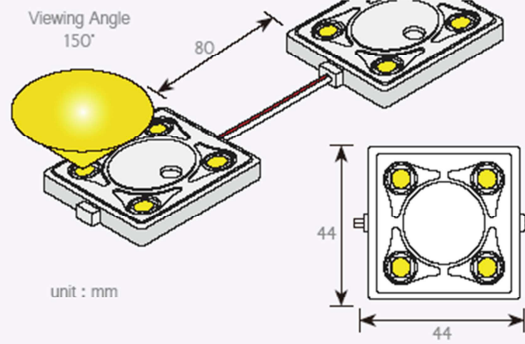

**NEW
PRODUCT**

[Space and Viewing Angle]

Product No.	GOQ 4 LED			
Color	W	R	G	B
Operation Voltage	DC 12V			
Current Dissipation	0.12A			
Power Dissipation	1.44W			
Viewing Angle	150 °			
Luminous Intensity(cd)	28,000mcd	2,800mcd	5,600mcd	1,200mcd
Luminous Flux(lm)	92lm	8.8lm	18lm	4.4lm
Working Temperature	-30~85°C			
Waterproofing	IP68			
Dimension	44L×44W×9.0H mm			
Weight	11g			