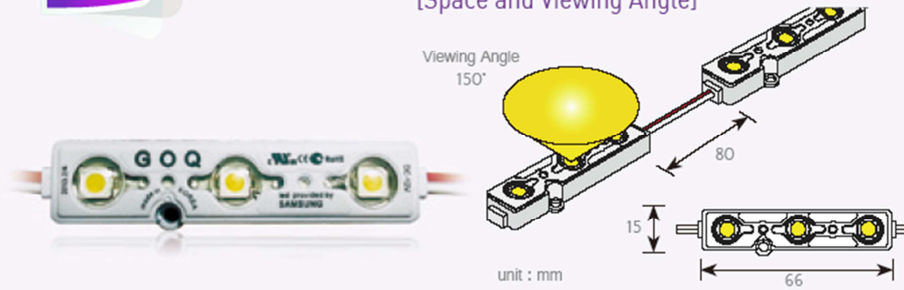

CAP TYPE
 Product No. **GOQ 3 LED**

**NEW
 PRODUCT**

[Space and Viewing Angle]

Product No.	GOQ 3 LED			
Color	W	R	G	B
Operation Voltage	DC 12V			
Current Dissipation	0.06A			
Power Dissipation	0.72W			
Viewing Angle	150 °			
Luminous Intensity(cd)	21,000mcd	2,100mcd	4,200mcd	900mcd
Luminous Flux(lm)	69lm	6,6lm	13,5lm	3,3lm
Working Temperature	-30~85℃			
Waterproofing	IP68			
Dimension	66L×15W×8,5H mm			
Weight	8g			